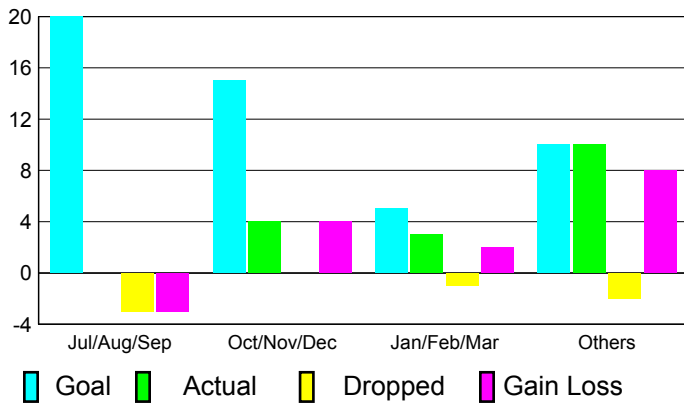

2010-2011 GMT Reports for District (or Undistricted) **District 381**

GMT: PAUL CHOR HO FAN

Location: CHINA

GMT CA: 5

CLUBS

Club Results
2010-2011

Clubs
2009-2010

Month	New Club Goal	Actual New Clubs	Actual Dropped Clubs	Gain/Loss of Clubs	Gain/Loss of Clubs
Jul/Aug/Sep	20	0	-3	-3	6
Oct/Nov/Dec	15	4	0	4	3
Jan/Feb/Mar	5	3	-1	2	7
Apr/May/Jun	10	10	-2	8	0
Totals	50	17	-6	11	16

Club Results 2010-2011

Goal, New, Dropped, Gain/Loss

Comparison of Club Gain/Loss

Current Year Compared to the Previous Year

YTD Status Quo Clubs 2010-2011

Status Quo Clubs Compared to Status Quo Members

MEMBERSHIP