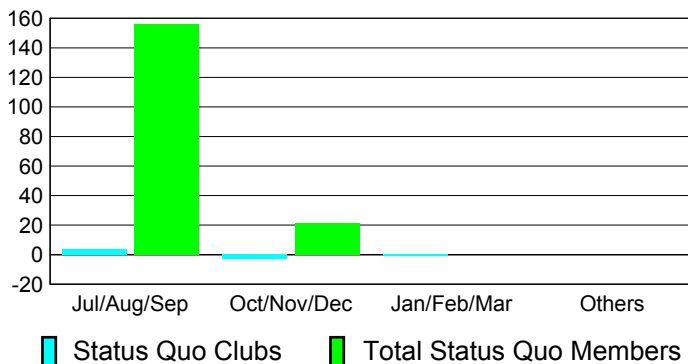

Club Results 2010-2011

Goal, New, Dropped, Gain/Loss

Comparison of Club Gain/Loss

Current Year Compared to the Previous Year

YTD Status Quo Clubs 2010-2011

Status Quo Clubs Compared to Status Quo Members

MEMBERSHIP

Membership Results
2010-2011

Membership
2009-2010

Month	Net Memb Goal	Actual New Memb	Actual Dropped Memb	Gain/Loss of Memb	Gain/Loss of Memb
Jul/Aug/Sep	600	166	-105	61	193
Oct/Nov/Dec	500	227	-316	-89	130
Jan/Feb/Mar	300	284	-63	221	257
Apr/May/Jun	200	328	-44	284	68
Totals	1600	1005	-528	477	648