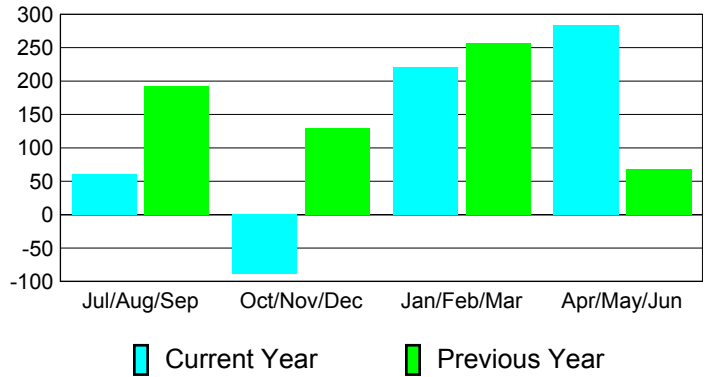

Membership Results
2010-2011

Membership
2009-2010

Month	Net Memb Goal	Actual New Memb	Actual Dropped Memb	Gain/Loss of Memb	Gain/Loss of Memb
Jul/Aug/Sep	600	166	-105	61	193
Oct/Nov/Dec	500	227	-316	-89	130
Jan/Feb/Mar	300	284	-63	221	257
Apr/May/Jun	200	328	-44	284	68
Totals	1600	1005	-528	477	648

Membership Results 2010-2011

Goal, New, Dropped, Gain/Loss

Comparison of Membership Gain/Loss

Current Year Compared to the Previous Year

Gender Comparison 2010-2011

Male

Female