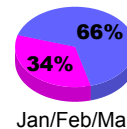

Membership Results
2010-2011

Membership
2009-2010

Month	Net Memb Goal	Actual New Memb	Actual Dropped Memb	Gain/Loss of Memb	Gain/Loss of Memb
Jul/Aug/Sep	600	166	-105	61	193
Oct/Nov/Dec	500	227	-316	-89	130
Jan/Feb/Mar	300	284	-63	221	257
Apr/May/Jun	200	328	-44	284	68
Totals	1600	1005	-528	477	648

Membership Results 2010-2011

Goal, New, Dropped, Gain/Loss

Comparison of Membership Gain/Loss

Current Year Compared to the Previous Year

Gender Comparison 2010-2011

Male

Female