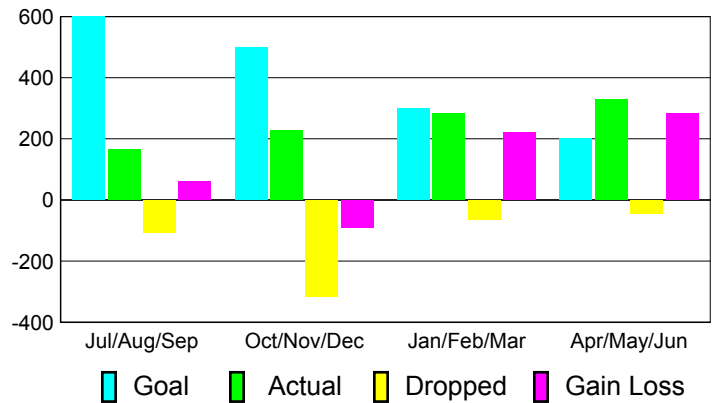

Membership Results 2010-2011

Goal, New, Dropped, Gain/Loss

Comparison of Membership Gain/Loss

Current Year Compared to the Previous Year