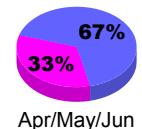

Membership Results
2010-2011

Membership
2009-2010

Month	Net Memb Goal	Actual New Memb	Actual Dropped Memb	Gain/Loss of Memb	Gain/Loss of Memb
Jul/Aug/Sep	600	166	-105	61	193
Oct/Nov/Dec	500	227	-316	-89	130
Jan/Feb/Mar	300	284	-63	221	257
Apr/May/Jun	200	328	-44	284	68
Totals	1600	1005	-528	477	648

Membership Results 2010-2011

Goal, New, Dropped, Gain/Loss

Comparison of Membership Gain/Loss

Current Year Compared to the Previous Year

Gender Comparison 2010-2011

Male

Female