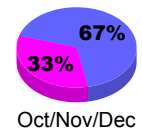

Membership Results
2010-2011

Membership
2009-2010

Month	Net Memb Goal	Actual New Memb	Actual Dropped Memb	Gain/Loss of Memb	Gain/Loss of Memb
Jul/Aug/Sep	600	166	-105	61	193
Oct/Nov/Dec	500	227	-316	-89	130
Jan/Feb/Mar	300	284	-63	221	257
Apr/May/Jun	200	328	-44	284	68
Totals	1600	1005	-528	477	648

Membership Results 2010-2011

Goal, New, Dropped, Gain/Loss

Comparison of Membership Gain/Loss

Current Year Compared to the Previous Year

Gender Comparison 2010-2011

Male

Female