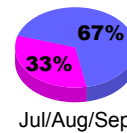

Membership Results
2010-2011

Membership
2009-2010

Month	Net Memb Goal	Actual New Memb	Actual Dropped Memb	Gain/Loss of Memb	Gain/Loss of Memb
Jul/Aug/Sep	600	166	-105	61	193
Oct/Nov/Dec	500	227	-316	-89	130
Jan/Feb/Mar	300	284	-63	221	257
Apr/May/Jun	200	328	-44	284	68
Totals	1600	1005	-528	477	648

Membership Results 2010-2011

Goal, New, Dropped, Gain/Loss

Comparison of Membership Gain/Loss

Current Year Compared to the Previous Year

Gender Comparison 2010-2011

Male

Female