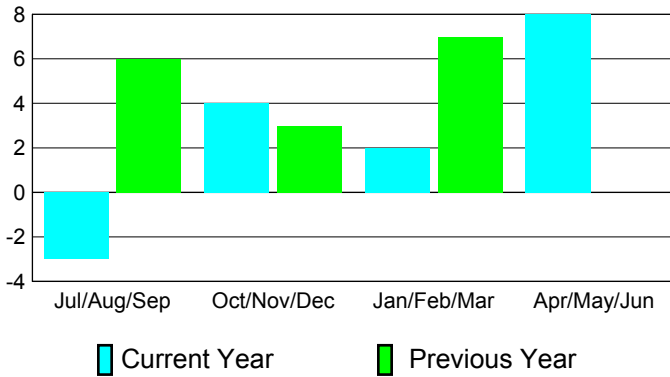

2010-2011 GMT Reports for District (or Undistricted) **District 381**

GMT: PAUL CHOR HO FAN

Location: CHINA

GMT CA: 5

CLUBS

Club Results
2010-2011

Clubs
2009-2010

Month	New Club Goal	Actual New Clubs	Actual Dropped Clubs	Gain/Loss of Clubs	Gain/Loss of Clubs
Jul/Aug/Sep	20	0	-3	-3	6
Oct/Nov/Dec	15	4	0	4	3
Jan/Feb/Mar	5	3	-1	2	7
Apr/May/Jun	10	10	-2	8	0
Totals	50	17	-6	11	16

Club Results 2010-2011

Goal, New, Dropped, Gain/Loss

Comparison of Club Gain/Loss

Current Year Compared to the Previous Year

YTD Status Quo Clubs 2010-2011

Status Quo Clubs Compared to Status Quo Members

MEMBERSHIP